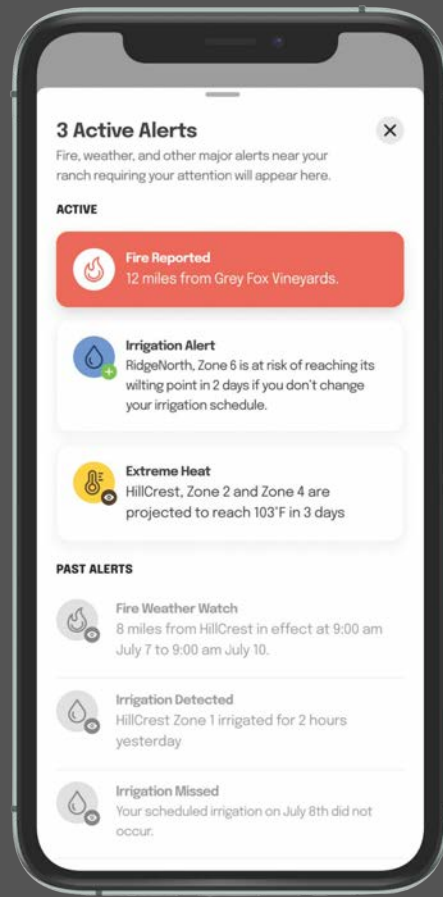

THE PREDICTIVE INSIGHTS FARMERS NEED TO BEAT CLIMATE CHANGE.

The Agrology Predictive Agriculture Platform that makes it easy to be more regenerative, quantify soil carbon, and stay ahead of threats like drought, pest and disease outbreaks, smoke taint, extreme temperatures + more.

CONTINUOUS CLIMATE MONITORING

The Sentinel System monitors and predicts field-level data including smoke risk, water, irrigation, extreme weather, pest, and disease.

 hello@agrology.ag

 agrology.ag

AGROLOGY

COMPREHENSIVE CARBON MONITORING

The Agrology Arbiter Carbon Monitoring System helps growers track & quantify soil carbon in real time.